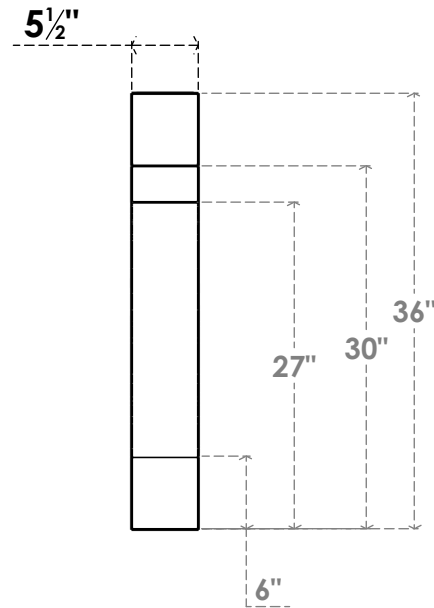

ITEM NUMBER: BRCPC055X32000X36000MRC

5 1/2"W X 32"D X 36"H MERCED ARCHITECTURAL GRADE PVC CLOSED KNEE BRACE

SIDE PROFILE

FRONT PROFILE

ISOMETRIC

EKENA MILLWORK
2300 WEST MAIN ST.
CLARKSVILLE, TX 75426
TOLL FREE: 866-607-0453
WWW.EKENAMILLWORK.COM