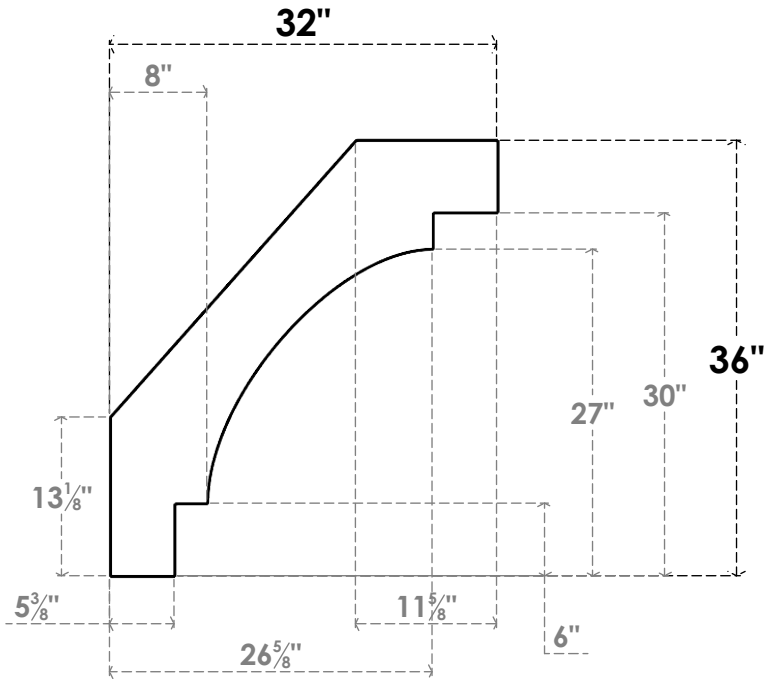

ITEM NUMBER: BRCPC055X32000X36000MRC

5 1/2"W X 32"D X 36"H MERCED ARCHITECTURAL GRADE PVC CLOSED KNEE BRACE

SIDE PROFILE

FRONT PROFILE

ISOMETRIC

EKENA MILLWORK
2300 WEST MAIN ST.
CLARKSVILLE, TX 75426
TOLL FREE: 866-607-0453
WWW.EKENAMILLWORK.COM